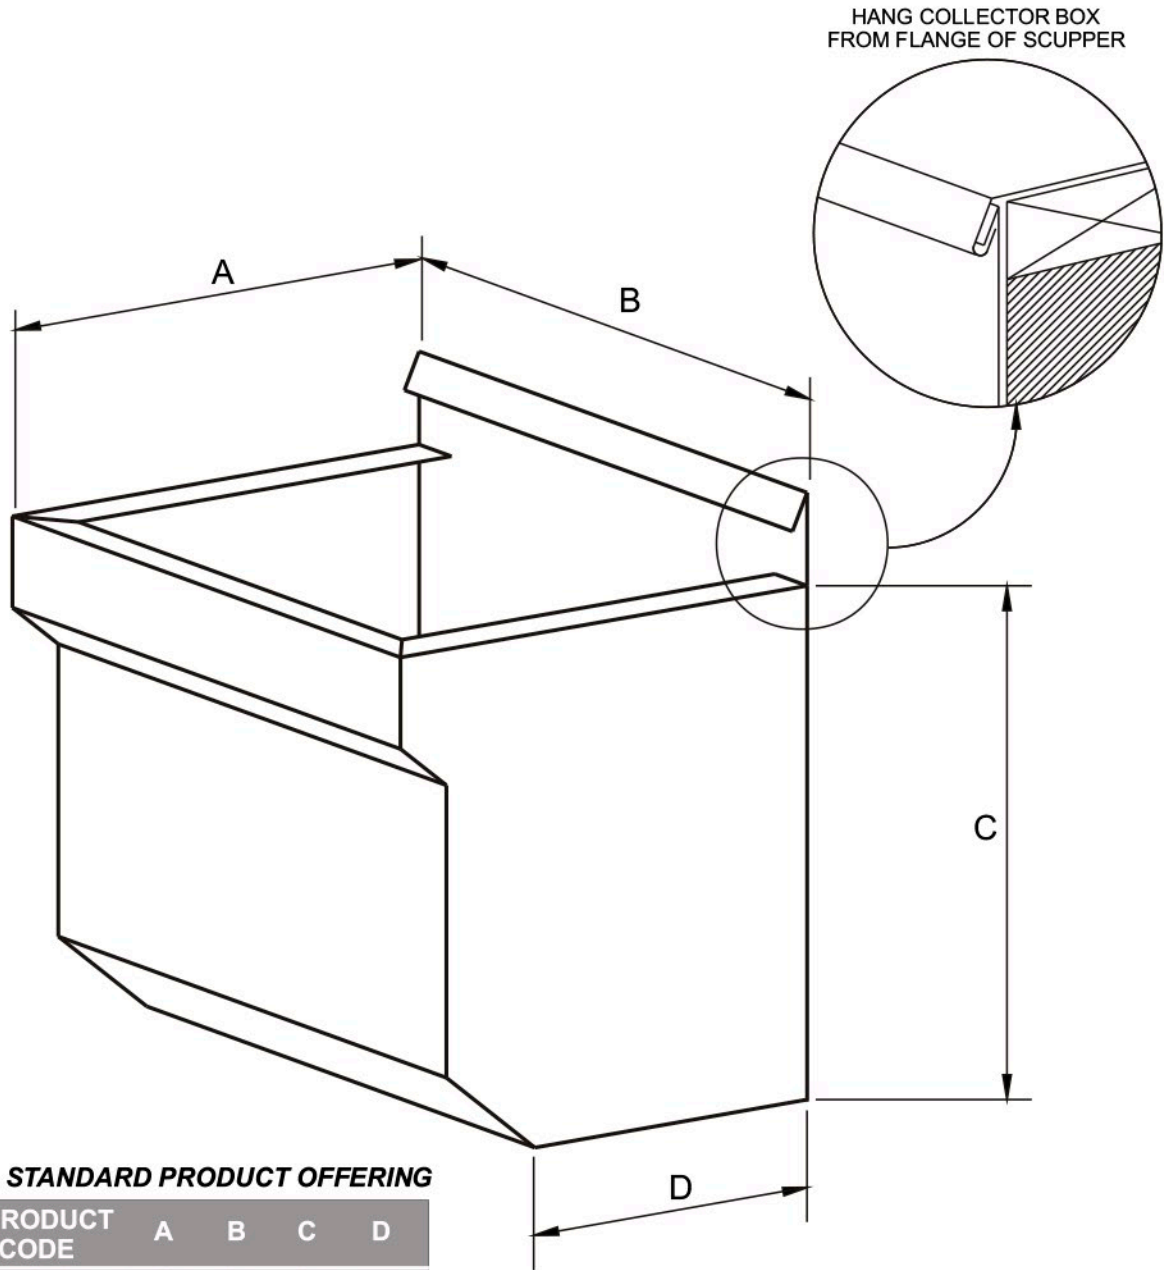

# Collector Boxes

**STANDARD PRODUCT OFFERING**

PRODUCT CODE	A	B	C	D
CB1212	8-1/2"	12"	12"	5"
CB1216	10-1/2"	16"	12"	7"

\* Custom sizes available

**FINISH**

- Kynar 500 Color: \_\_\_\_\_
- Plain Galvanized or Galvalume Steel
- "Paint Grip" Steel

**NOTES:**

1. MATERIAL: 24 GA. GALVANIZED STEEL
2. ALL JOINTS ARE MECHANICALLY SEAMED AND SEALED CONTINUOUS WITH SILICONE SEALANT
3. ALUMINUM IS AVAILABLE WITH RIVETED JOINTS
4. INSTALL 1" BELOW SCUPPER TO ALLOW FOR OVERFLOW IF PLUGGED WITH DEBRIS OR ICE
5. CANTED FACE ALLOWS FOR ICE EXPANSION IN BOTTOM
6. INSTALLER TO SUPPLY OUTLET FOR DOWNSPOUT CONNECTION