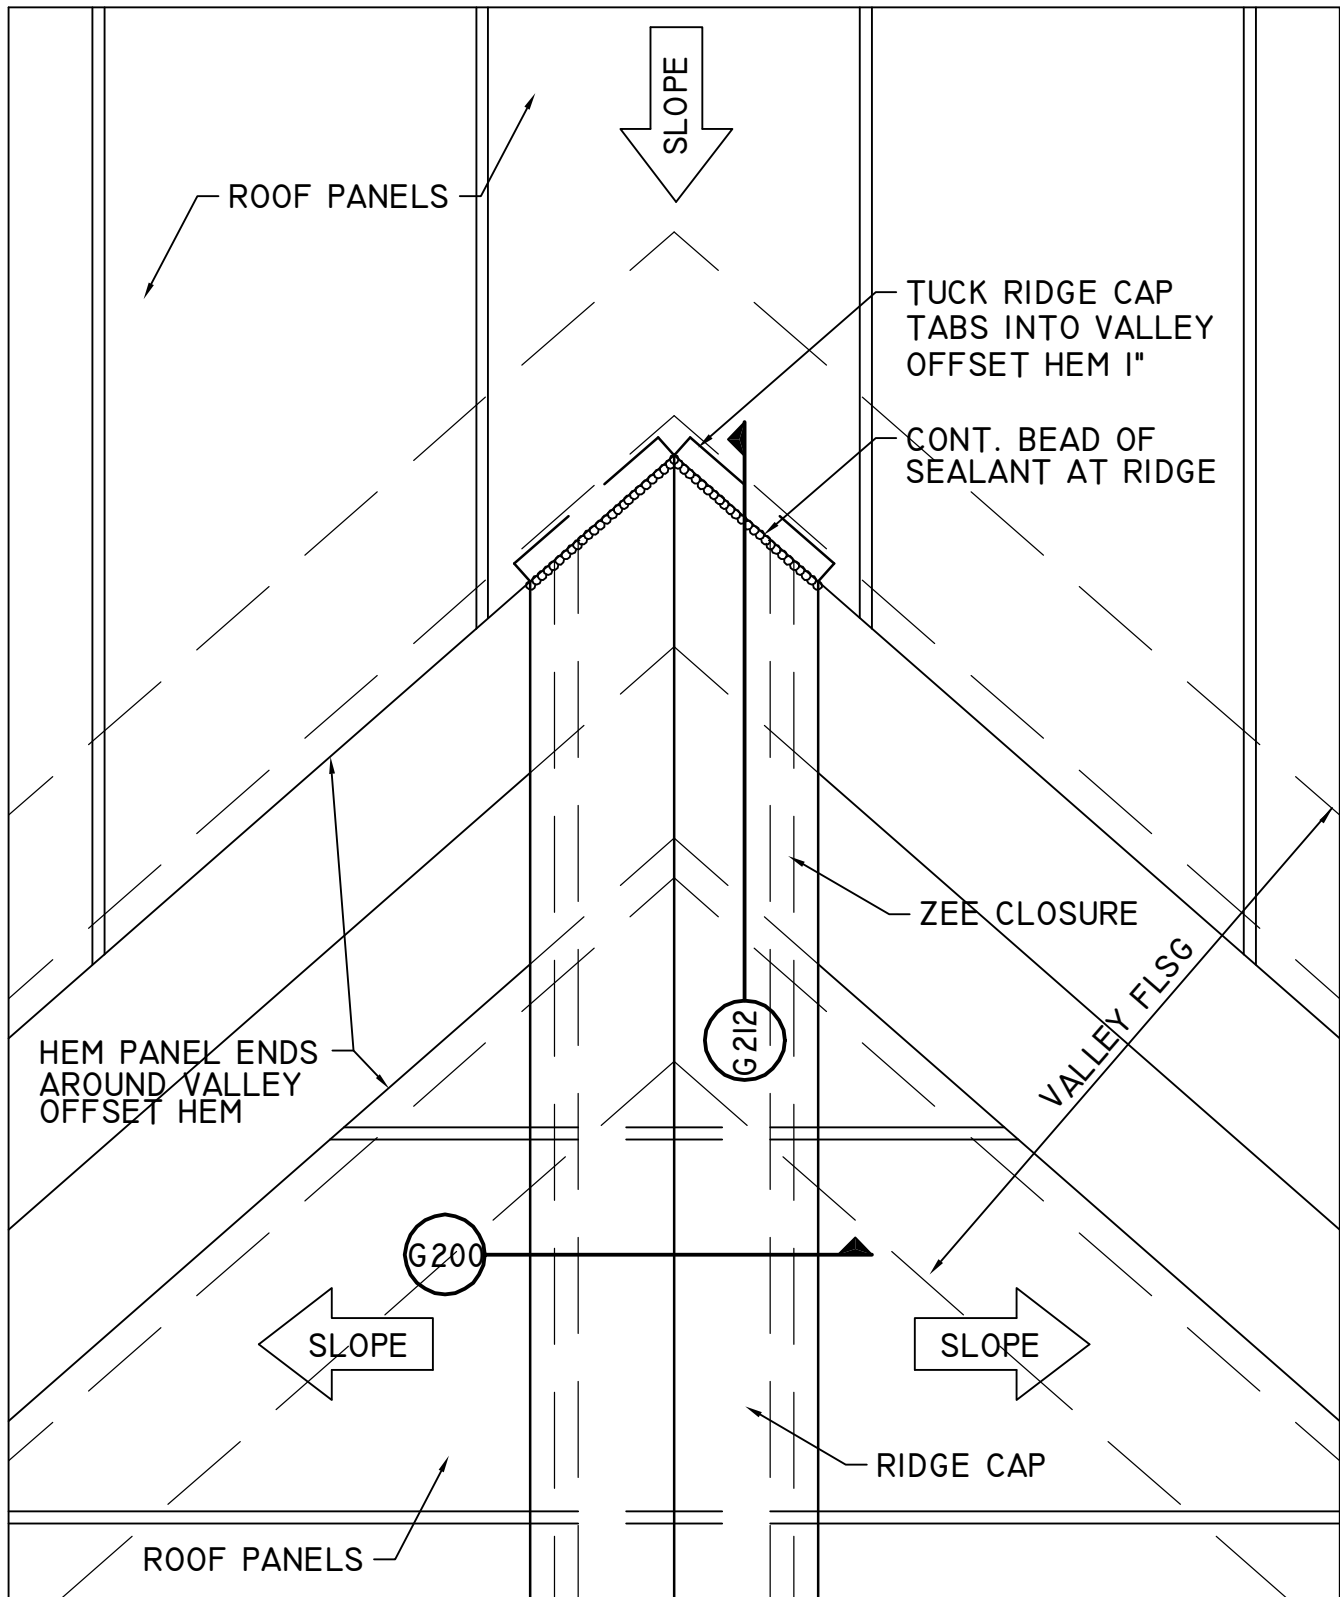

RIDGE TERMINATION

PLYWOOD SHEATHING

G211-PS
07/2001

Metal Panel Systems, Inc.

CINCINNATI, OHIO 800-554-6126 513-554-6120 Fax 513-554-6121
DETAILS AND INSTRUCTIONS SUBJECT TO CHANGE WITHOUT NOTICE. CONTACT MPSI FOR SPECIFIC PROJECT DETAILS.