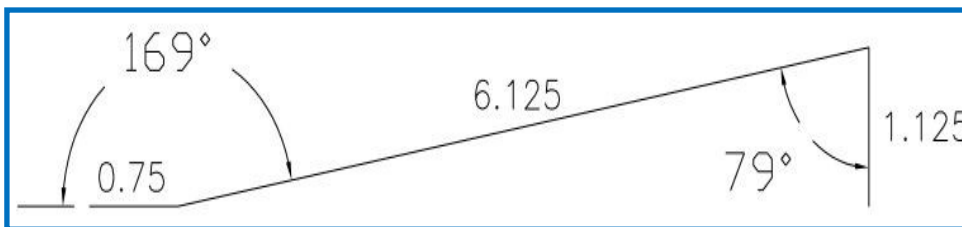

MIG6 EDGESHIELD GUTTER GUARD PROFILE

MIG7 EDGESHIELD GUTTER GUARD PROFILE

Notes:

1. Fabricated for use with Mig6 and Mig7 gutters.
2. Guards are made with perforated commercial grade 20 gauge galvanized steel.
3. EdgeShield Gutter Guards rest on internal gutter hangers.
4. Easy installation.