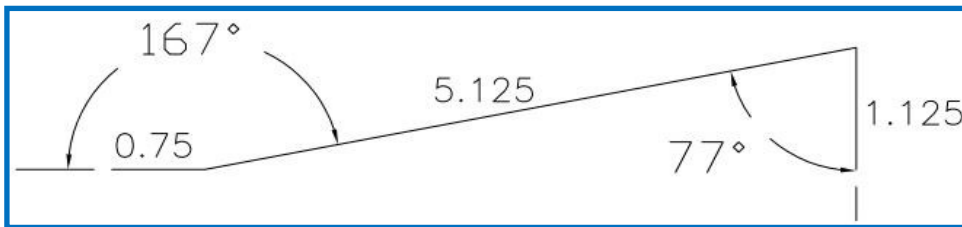

MIG6 EDGESHIELD GUTTER GUARD PROFILE

MIG7 EDGESHIELD GUTTER GUARD PROFILE

Notes:

1. Fabricated for use with Mig6 and Mig7 gutters.
2. Guards are made with perforated commercial grade 20 gauge galvanized steel.
3. EdgeShield Gutter Guards rest on internal gutter hangers.
4. Easy installation.