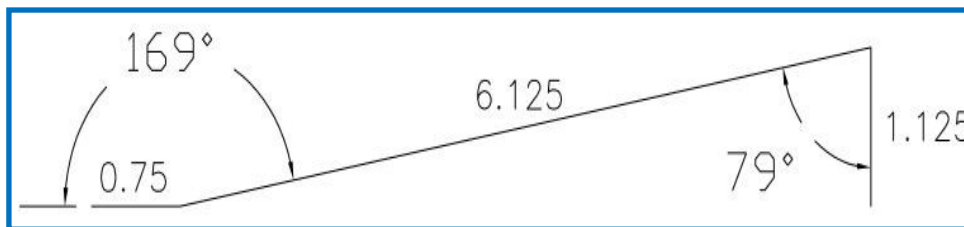

**MIG6 EDGESHIELD GUTTER GUARD PROFILE****MIG7 EDGESHIELD GUTTER GUARD PROFILE****Notes:**

1. Fabricated for use with Mig6 and Mig7 gutters.
2. Guards are made with perforated commercial grade 20 gauge galvanized steel.
3. EdgeShield Gutter Guards rest on internal gutter hangers.
4. Easy installation.