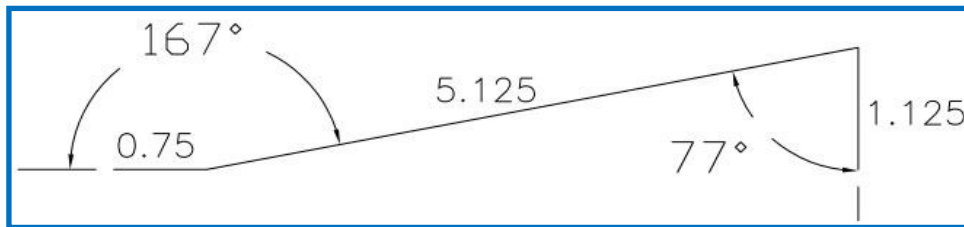

**MIG6 EDGESHIELD GUTTER GUARD PROFILE****MIG7 EDGESHIELD GUTTER GUARD PROFILE****Notes:**

1. Fabricated for use with Mig6 and Mig7 gutters.
2. Guards are made with perforated commercial grade 20 gauge galvanized steel.
3. EdgeShield Gutter Guards rest on internal gutter hangers.
4. Easy installation.