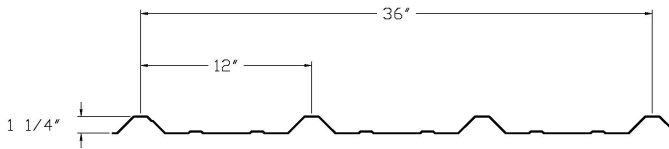

Project Name:
 Installing Contractor:
 General Contractor:
 Architect:
 Contact Email:

Premier PBR Panel
 SUBMITTAL FORM

GAUGES

26 Ga. Galvalume

24 Ga. Galvalume

LENGTHS

Lengths available in 1" increments, 2'-0" min. up to 40'-0" max