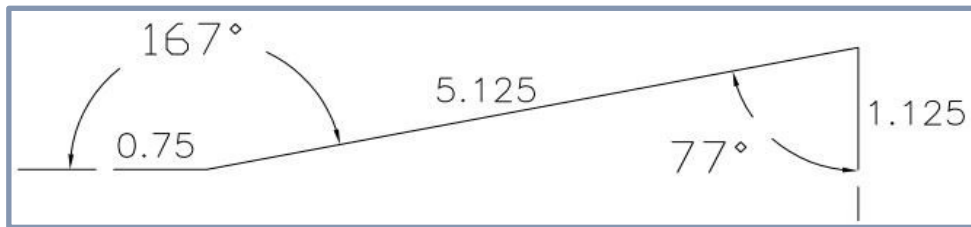

**MIG6 EDGESHIELD GUTTER GUARD PROFILE****MIG7 EDGESHIELD GUTTER GUARD PROFILE****Notes:**

1. Fabricated for use with Mig6 and Mig7 gutters.
2. Guards are made with perforated commercial grade 20 gauge galvanized steel.
3. EdgeShield Gutter Guards rest on internal gutter hangers.
4. Easy installation.