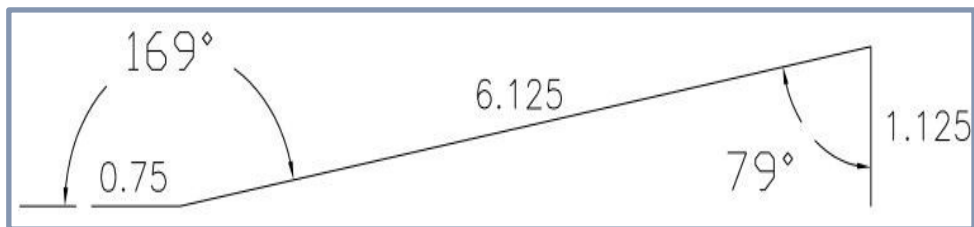

**MIG6 EDGESHIELD GUTTER GUARD PROFILE****MIG7 EDGESHIELD GUTTER GUARD PROFILE****Notes:**

1. Fabricated for use with Mig6 and Mig7 gutters.
2. Guards are made with perforated commercial grade 20 gauge galvanized steel.
3. EdgeShield Gutter Guards rest on internal gutter hangers.
4. Easy installation.