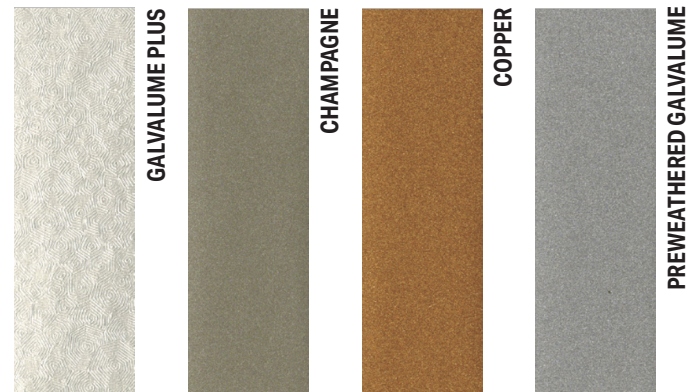

# Standard COLORS and COATINGS

PERMACOLOR 3500 PERMAMETALLIC 3500  
Full Strength 70% Kynar 500®/Hylar 5000®

To view current SRI values, please visit the MPS website.

Colors shown are close to actual finishes, however, due to the limitations of printing processes, slight variations may exist. Please contact MPS for actual color chips before ordering.

| COLORS                    | STEEL |     |     | ALUMINUM |      |      |      |
|---------------------------|-------|-----|-----|----------|------|------|------|
|                           | 22g   | 24g | 26g | .032     | .040 | .050 | .063 |
| Pitch Black               | ○     | ●   | ○   | ●        | ○    | ○    | ○    |
| Darth Black               | ○     | ●   | ○   | ●        | ● S  | ○    | ○    |
| Matte Black               | ○     | ●   | ●   | ●        | ● S  | ○    | ○    |
| Pacific Blue              | ○     | ●   | ○   | ●        | ○    | ○    | ○    |
| Patina Green              | ○     | ●   | ○   | ●        | ○    | ○    | ○    |
| Royal Blue                | ○     | ●   | ○   | ●        | ○    | ○    | ○    |
| Slate Blue                | ○     | ●   | ○   | ◐        | ○    | ○    | ○    |
| Slate Gray                | ○     | ●   | ●   | ●        | ● S  | ○    | ○    |
| SunNet Blue               | ○     | ●   | ○   | ○        | ○    | ○    | ○    |
| Sandstone                 | ○     | ●   | ○   | ●        | ● S  | ○    | ○    |
| Sierra Tan                | ○     | ●   | ○   | ●        | ● S  | ○    | ○    |
| Stone White               | ○     | ●   | ○   | ●        | ● S  | ○    | ○    |
| Terra Cotta               | ○     | ●   | ○   | ●        | ● S  | ○    | ○    |
| Champagne (Metallic)**    | ○     | ○   | ○   | ○        | ○    | ○    | ○    |
| Copper (Metallic)**       | ○     | ○   | ○   | ○        | ○    | ○    | ○    |
| Preweathered (Metallic)** | ○     | ○   | ○   | ○        | ○    | ○    | ○    |